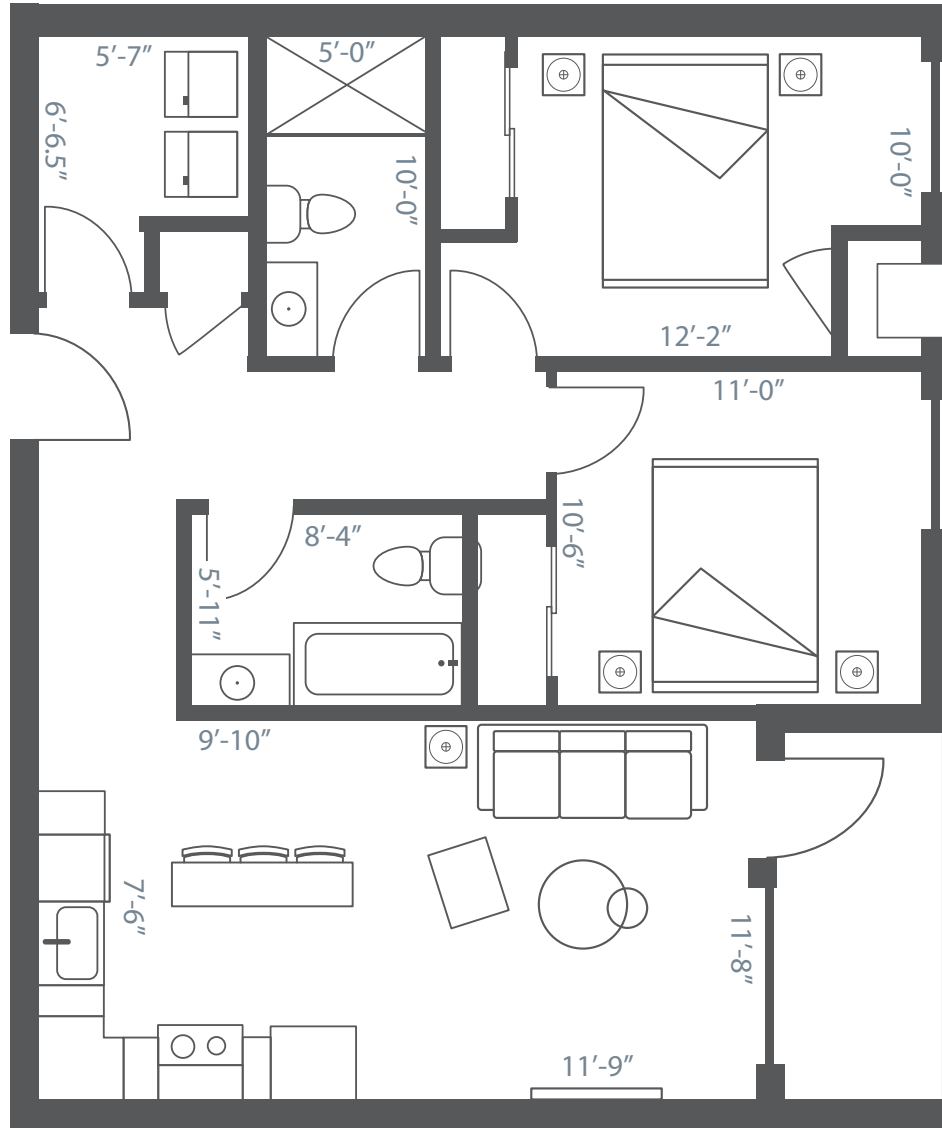

Rialto

2 Bed

UNIT SIZE: 970 SQ. FT.

Master Bedroom (including closet): 12'-2" x 10'-0"

Bedroom (including closet): 11'-0" x 10'-6"

Kitchen: 9'-10" x 7'-6"

Living/Dining: 11'-9" x 11'-8"