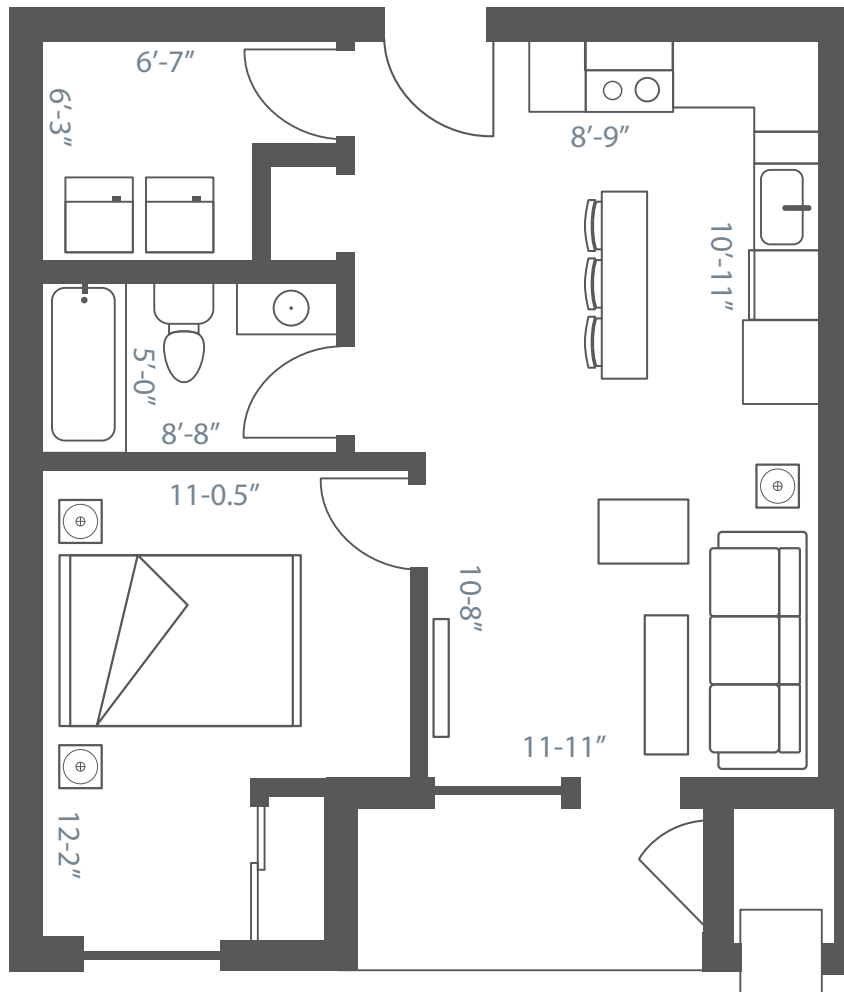

# Mist

1 Bed

**UNIT SIZE: 675 SQ. FT.**

Master Bedroom (including closet): 11'-0.5" x 12'-2"

Kitchen: 8'-9" x 10'-11"

Living/Dining: 11'-11" x 10'-8"