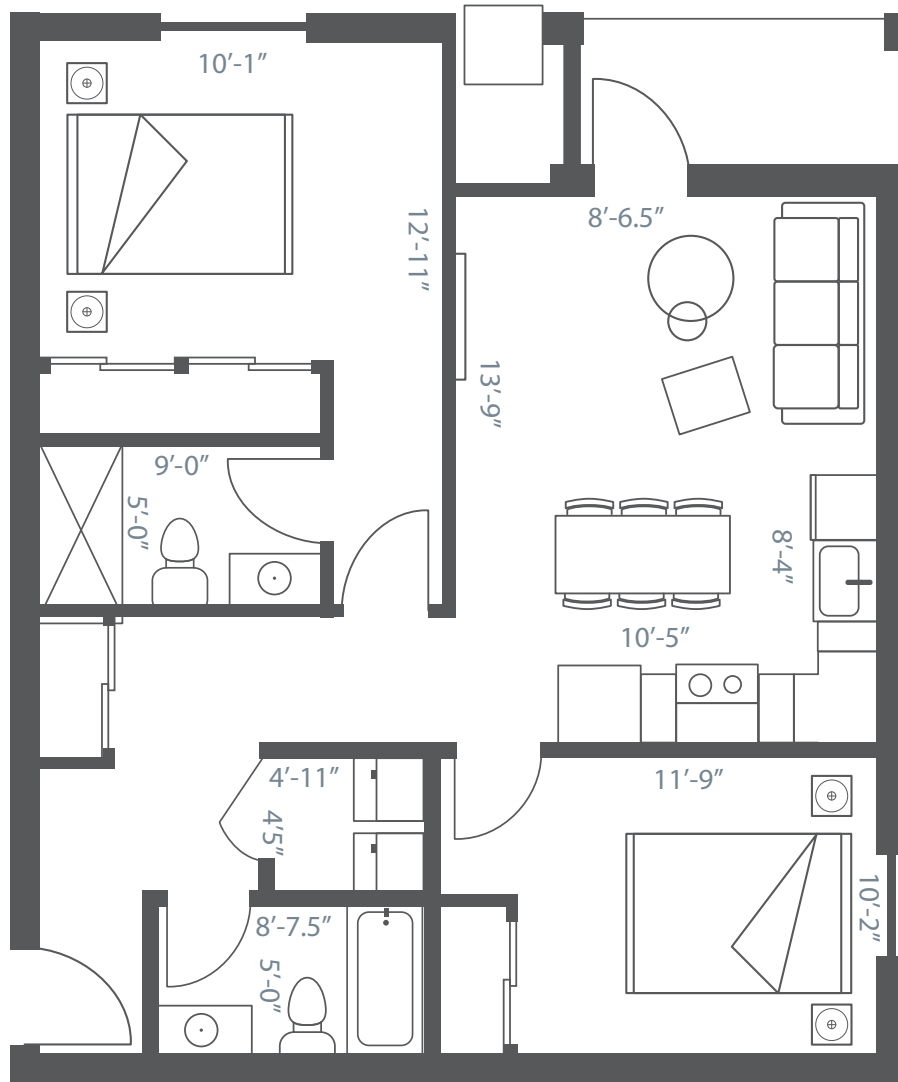

# Millennium

2 Bed

## UNIT SIZE: 960 SQ. FT.

Master Bedroom (including closet): 12'-11" x 10'-1"

Bedroom (including closet): 11'-9" x 10'-2"

Kitchen: 10'-5" x 8'-4"

Living/Dining: 13'-9" x 8'-6 1/2"