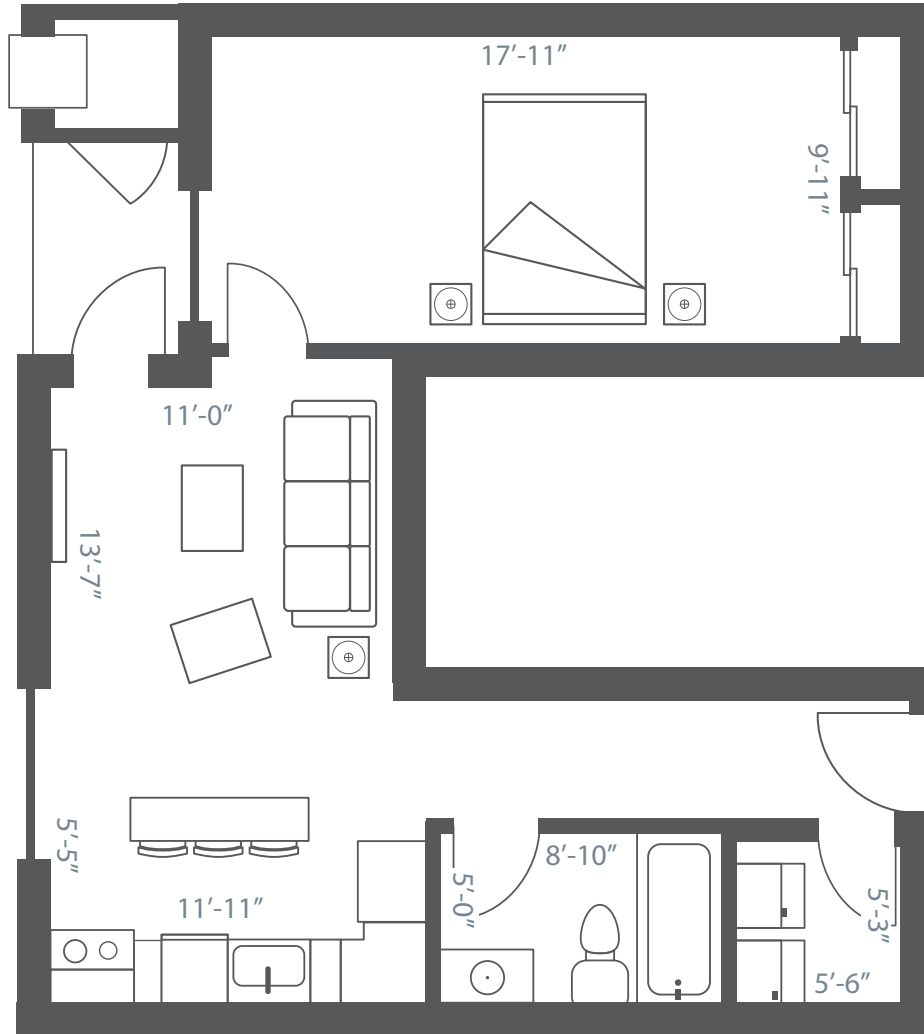

Fairwind

1 Bed

UNIT SIZE: 755 SQ. FT.

Master Bedroom (including closet): 17'-11" x 9'-11"

Kitchen: 11'-11" x 5'-5"

Living/Dining: 11'-0" x 13'-7"