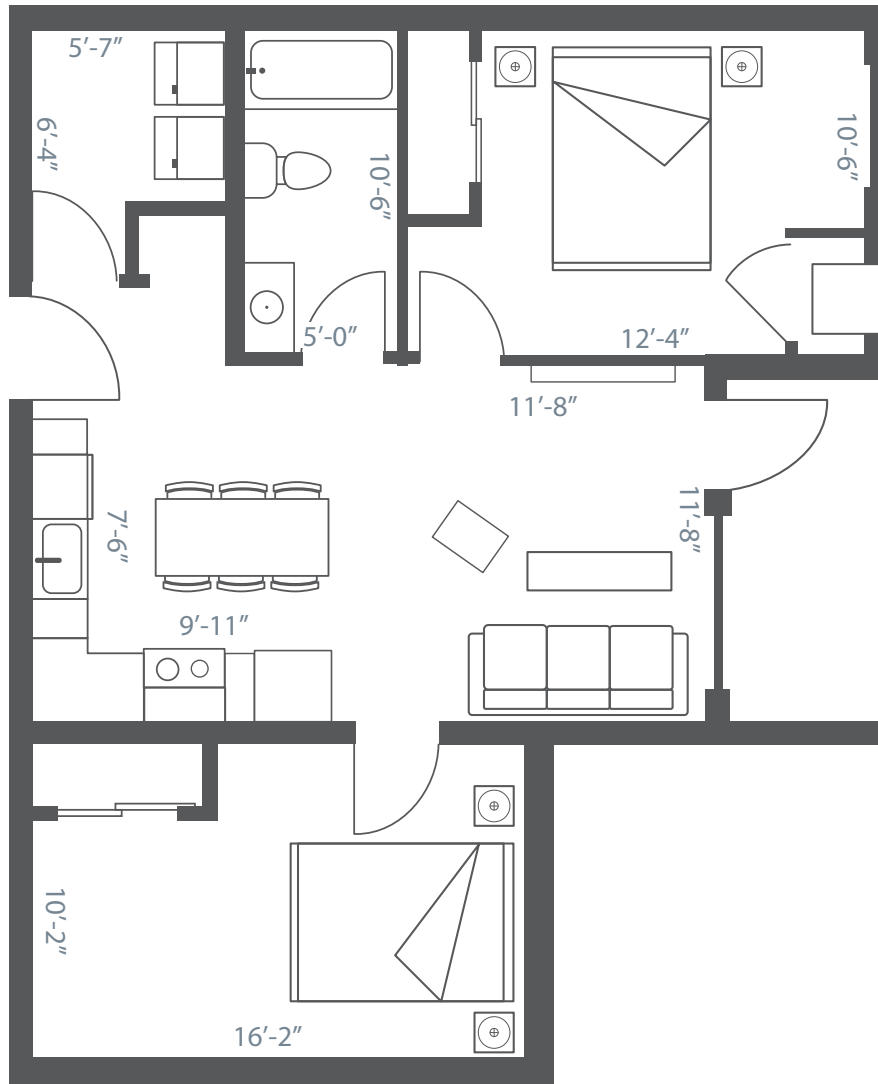

Brooklyn

1 Bed + Den

UNIT SIZE: 875 SQ. FT.

Master Bedroom (including closet): 12'-4" x 10'-6"

Kitchen: 9'-11" x 7'-6"

Living/Dining: 11'-8" x 11'-8"