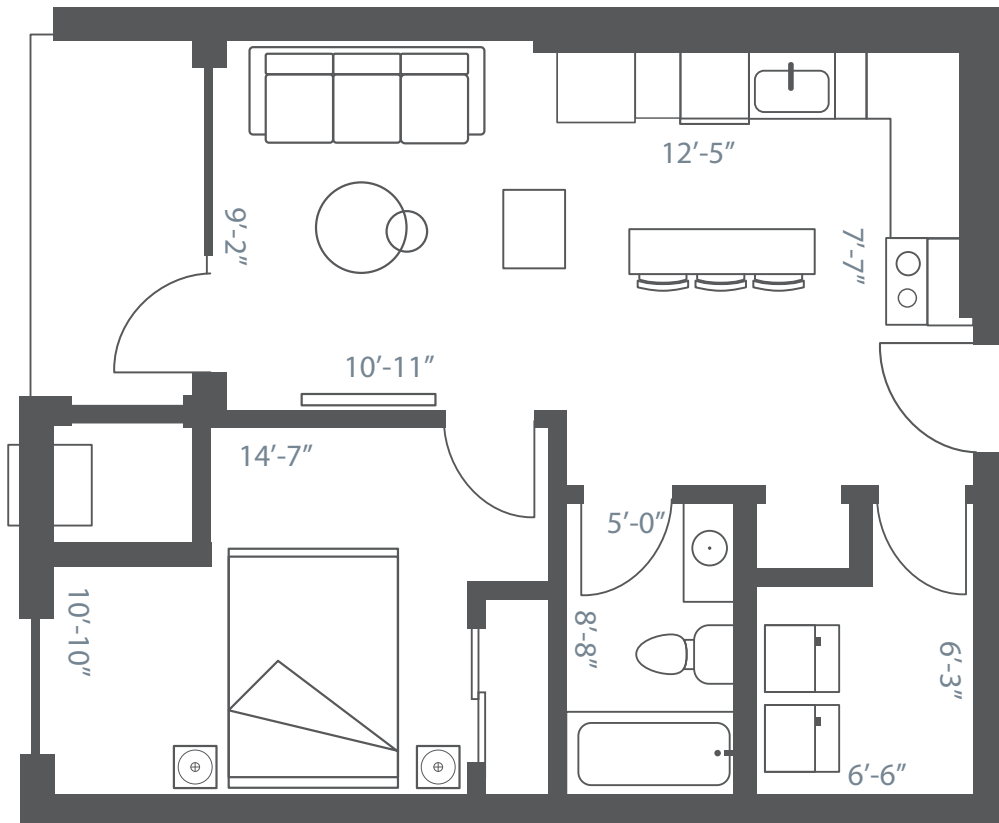

Broadway

1 Bed

UNIT SIZE: 666 SQ. FT.

Master Bedroom (including closet): 14'7" x 10'10"

Kitchen: 12'5" x 7'7"

Living/Dining: 9'2" x 10'11"