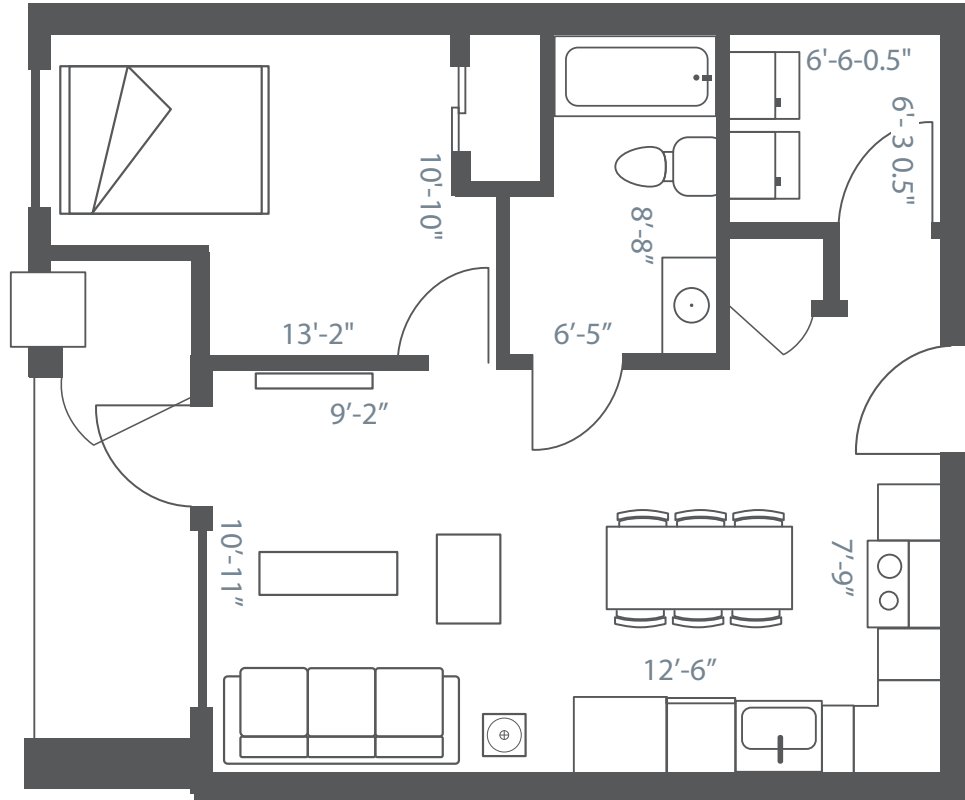

Broadway

1 Bed (Accessible)

UNIT SIZE: 666 SQ. FT.

Master Bedroom (including closet): 14'7" x 10'10"

Kitchen: 12'5" x 7'7"

Living/Dining: 9'2" x 10'11"