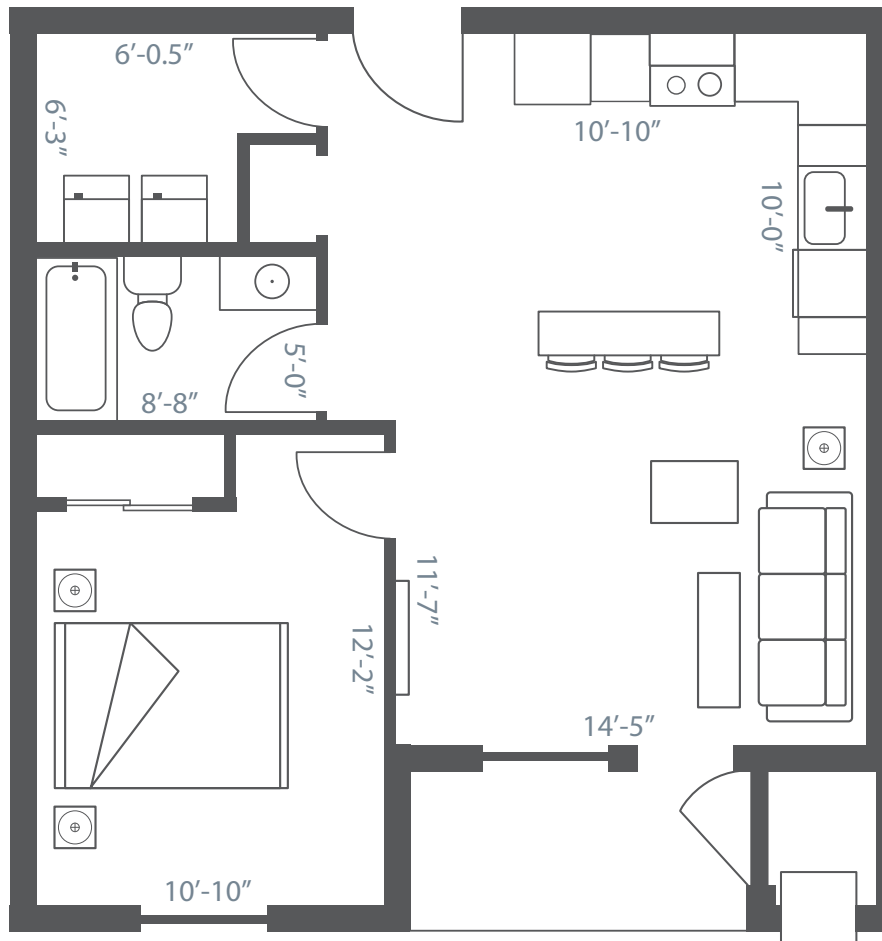

# Bay

1 Bed

**UNIT SIZE: 761 SQ. FT.**

Master Bedroom (including closet): 10'-10" x 12'-2"

Kitchen: 10'-10" x 10'-0"

Living/Dining: 14'-5" x 11'-7"