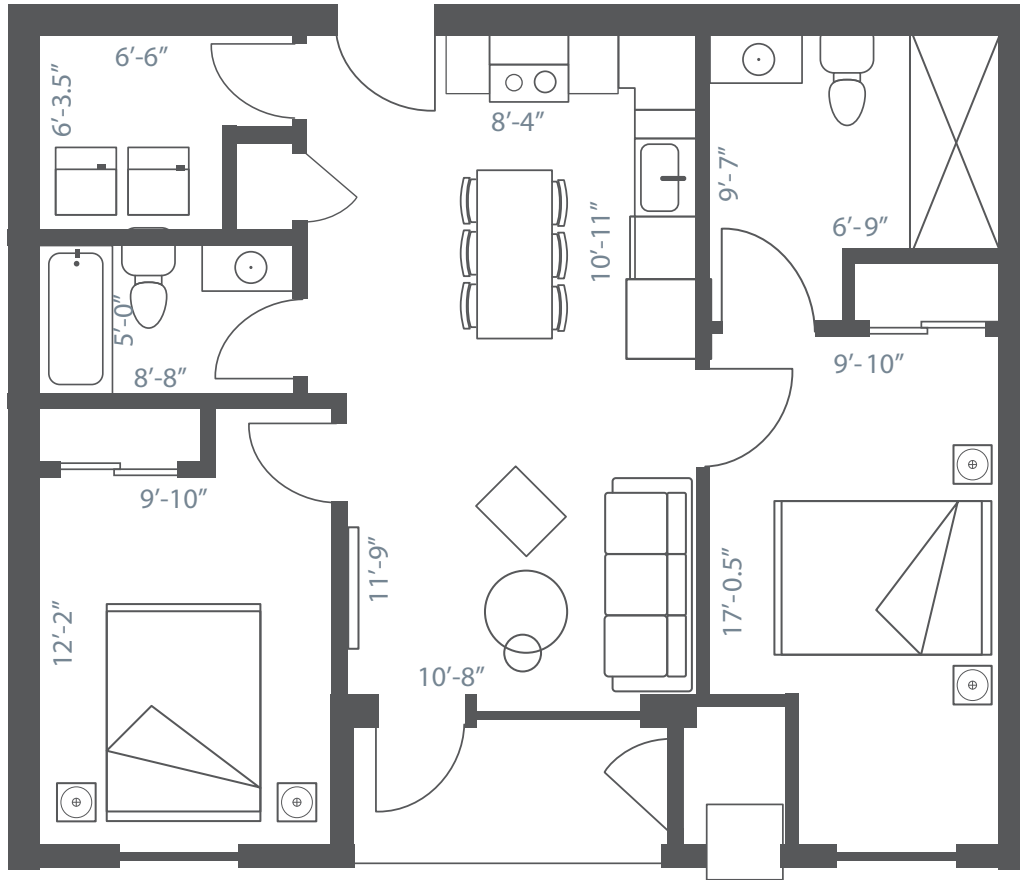

Ambassador

2 Bed (Accessible)

UNIT SIZE: 950 SQ. FT.

Master Bedroom (including closet): 9'-10" x 18'-10"

Kitchen: 6'-2.5" x 11'-0"

Living/Dining: 11'-9" x 10'-8"